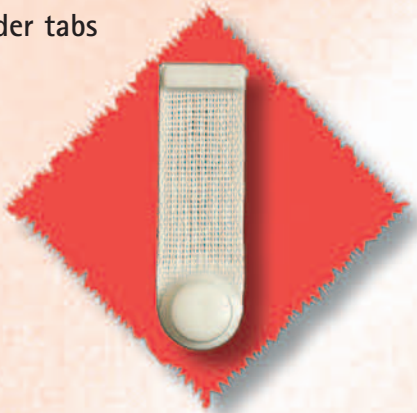

Silver-coloured high sheen finish
(white bronze)

182 A/20 Miralloy BL

182 A/25 Miralloy BL

- ◆ Compatible with all colours
- ◆ Gold/silver for an exclusive look
- ◆ Long life, extremely strong
-
-
-

182 A/30 Miralloy BL

182 PKS/30 Miralloy
BL riveted

SUSPENDERS

Suspender tabs

Mini strap tab

Mini plastic tab,
transparent

Standard strap tab

Standard plastic tab,
transparent

BL = Cotton strap tab
PL = Plastic tab