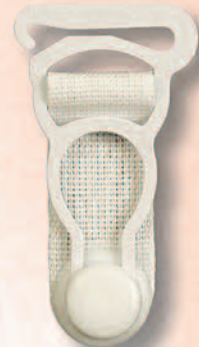

190-223/15 BL

190-220/20 BL

BL = Cotton strap tab

- ◆ Available in all COLOURS
- ◆ Transparent version, goes with all colours
- ◆ Precision snap-in action for safe support
- ◆ Long life, extremely strong
- ◆ Oeko Tex certified

SUSPENDERS

Enamelled metal

2055/10
PL transparent

2055/12 BL

2055/15 BL

1155/15 BL

1155/20 BL

1155/30 BL

190-2055/12 BL

190-2055/15 BL

190-1155/20 BL

2055 NF/12
PL transparent

2055 NF/15
PL transparent

- ◆ Available in all COLOURS
- ◆ Slim, delicate
- ◆ Long life, extremely strong
- ◆ Oeko Tex certified

SUSPENDERS